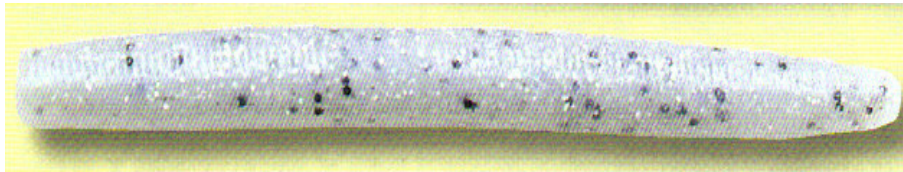

SENKOS

3" Senko (9B-10-color)

The smallest of the bunch is used in ponds, streams, and tanks, or anywhere that bass are feeding on small aquatic food items and passing up larger ones.

COLOR NO.	COLOR	NO. IN PKG.	ITEM NO.	PRICE
169	Chartreuse w/Green Flecks	10	810393	\$4.99

4" Senko (9S-10-color)

Most anglers go to this one on occasions when bass act moody due to fishing pressure or weather fronts,

COLOR NO.	COLOR	NO. IN PKG.	ITEM NO.	PRICE
301	Green Pumpkin w/Green & Purple	10	810331	\$6.99
908	Rainbow Trout	10	810298	\$6.99
918	Peanut Butter & Jelly	10	810297	\$6.99

COLOR NO.	COLOR	NO. IN PKG.	ITEM NO.	PRICE
912	Green Pumpkin & Watermelon	10	810318	\$7.29

COLOR NO.	COLOR	NO. IN PKG.	ITEM NO.	PRICE
159	Blue Black w/Chartreuse	10	810332	\$7.49
176	Cinnamon w/Black	10	810324	\$7.49
214	Smoke w/ Black Blue & Gold	10	810333	\$7.49

5" Senko (9-10-color)

Overwhelmingly favored by the bass and anglers and is one of the most popular and productive bass fishing lures.

COLOR NO.	COLOR	NO. IN PKG.	ITEM NO.	PRICE
042	Watermelon	10	810340	\$6.99
150	Smoke w/Black	10	810354	\$6.99
156	Chartreuse w/Black	10	810342	\$6.99
167	Motor Oil w/Red	10	810358	\$6.99
176	Cinnamon w/Black	10	810367	\$6.99
177	Smoke w/Black & Silver	10	810365	\$6.99
187	Clear w/Black	10	810357	\$6.99
208	Watermelon w/Black & Red	10	810351	\$6.99
221	Cinnamon w/ Black & Purple	10	810359	\$6.99
229	Bubble Gum	10	810369	\$6.99
238	Smoke w/Black Hologram	10	810338	\$6.99
239	Blue Pearl w/Black Hologram	10	810343	\$6.99
300	Gold Pearl	10	810364	\$6.99
303	Pearl w/Black & Gold	10	810366	\$6.99
324	Watermelon w/Green	10	810347	\$6.99
328	Watermelon w/Blue	10	8103404	\$6.99
908	Rainbow Trout	10	810361	\$6.99
914	Watermelon Amber w/Blk Tail	10	810363	\$6.99
918	Peanut Butter & Jelly	10	8103406	\$6.99
927	Smoke w/ Purple & Hologram	10	810349	\$6.99