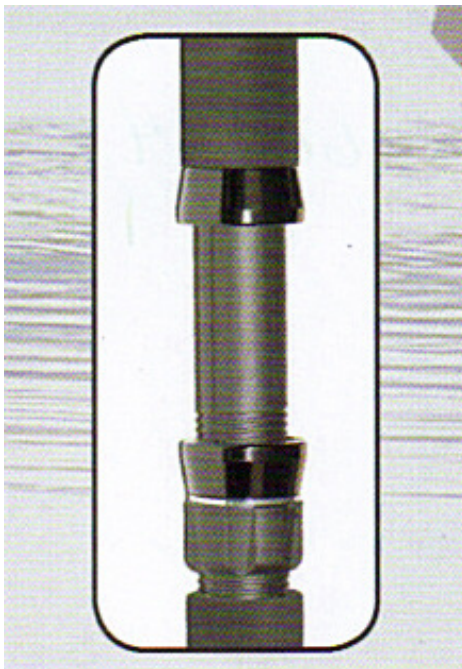

HALIBUT RODS

Halibut Rod

Heavy duty reel seat

Durable Pacific Bay stainless steel guide

Halibut Rod Specifications

Model	Action	Length	Line Wt(lb)	Pieces	No. of Guides	Item No.	Price
SB6601XH	ExF	6'6"	50-120	1	6+Tip	2323	\$49.99